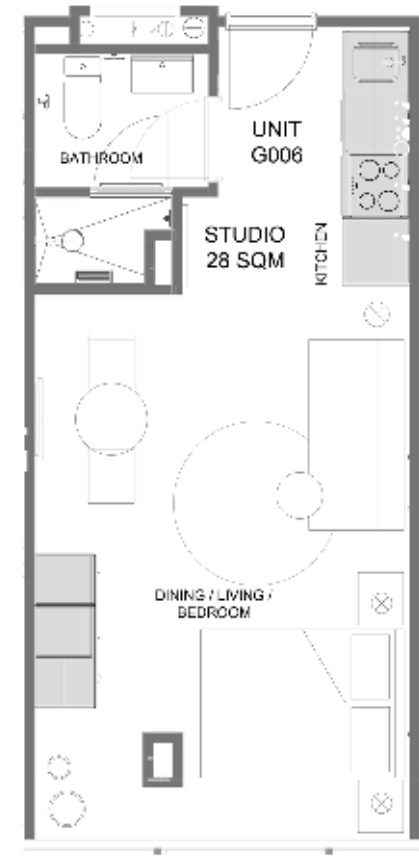

BB EDITION 2

22 FREDMAN DRIVE

TYPICAL STUDIO LAYOUT _ HOTEL PACK

WEYLANDTS
✦
BLACKBRICK

TYPICAL STUDIO- FLOOR PLAN LAYOUT_ FURNITURE

1

SETTING 1

PACKAGE FURNITURE AND DECOR

5. DINING CHAIR
CANEFURN0393

6. FLOOR LIGHT
10002838

7. FLOOR RUG
NON-STOCK

PACKAGE FURNITURE AND DECOR

Package includes following furniture and decor items per unit.

Total package value R120'000.00 Incl VAT

x2

x2

8. CUSTOM HEADBOARD
N/A

9. BEDSIDE TABLES
CONTFURN0895

10. BEDSIDE LIGHT
NON-STOCK

x2

11. BASKETS
100001125

12. SCATTERS & THROW
NON-STOCK