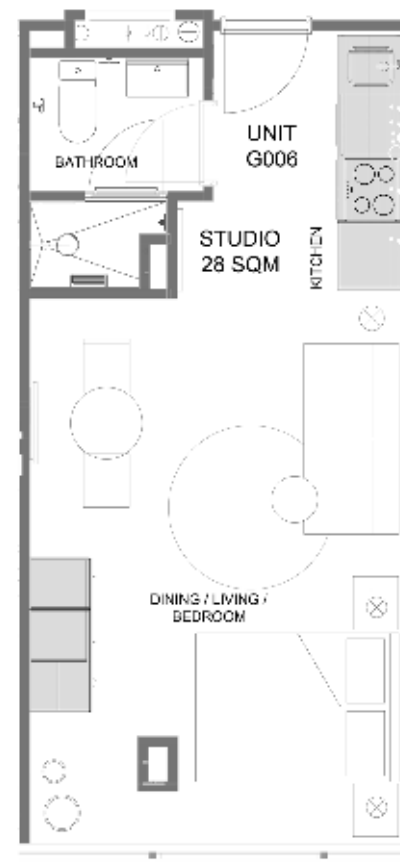

BB EDITION 2

22 FREDMAN DRIVE

TYPICAL STUDIO LAYOUT _ HOTEL PACK

WEYLANDTS
✦
BLACKBRICK

TYPICAL STUDIO- FLOOR PLAN LAYOUT_ FURNITURE

1

SETTING 1

PACKAGE FURNITURE AND DECOR

Package includes following furniture and decor items per unit.

Total package value R120'000.00 Incl VAT

x2

1. SOFA
10002749

2. SIDE TABLE
STEELFURN0059

3. MIRROR
N/A

4. DINING TABLE
STEELFURN0084

x2

5. DINING CHAIR
CANEFURN0393

6. FLOOR LIGHT
10002838

7. FLOOR RUG
NON-STOCK

PACKAGE FURNITURE AND DECOR

Package includes following furniture and decor items per unit.

Total package value R120'000.00 Incl VAT