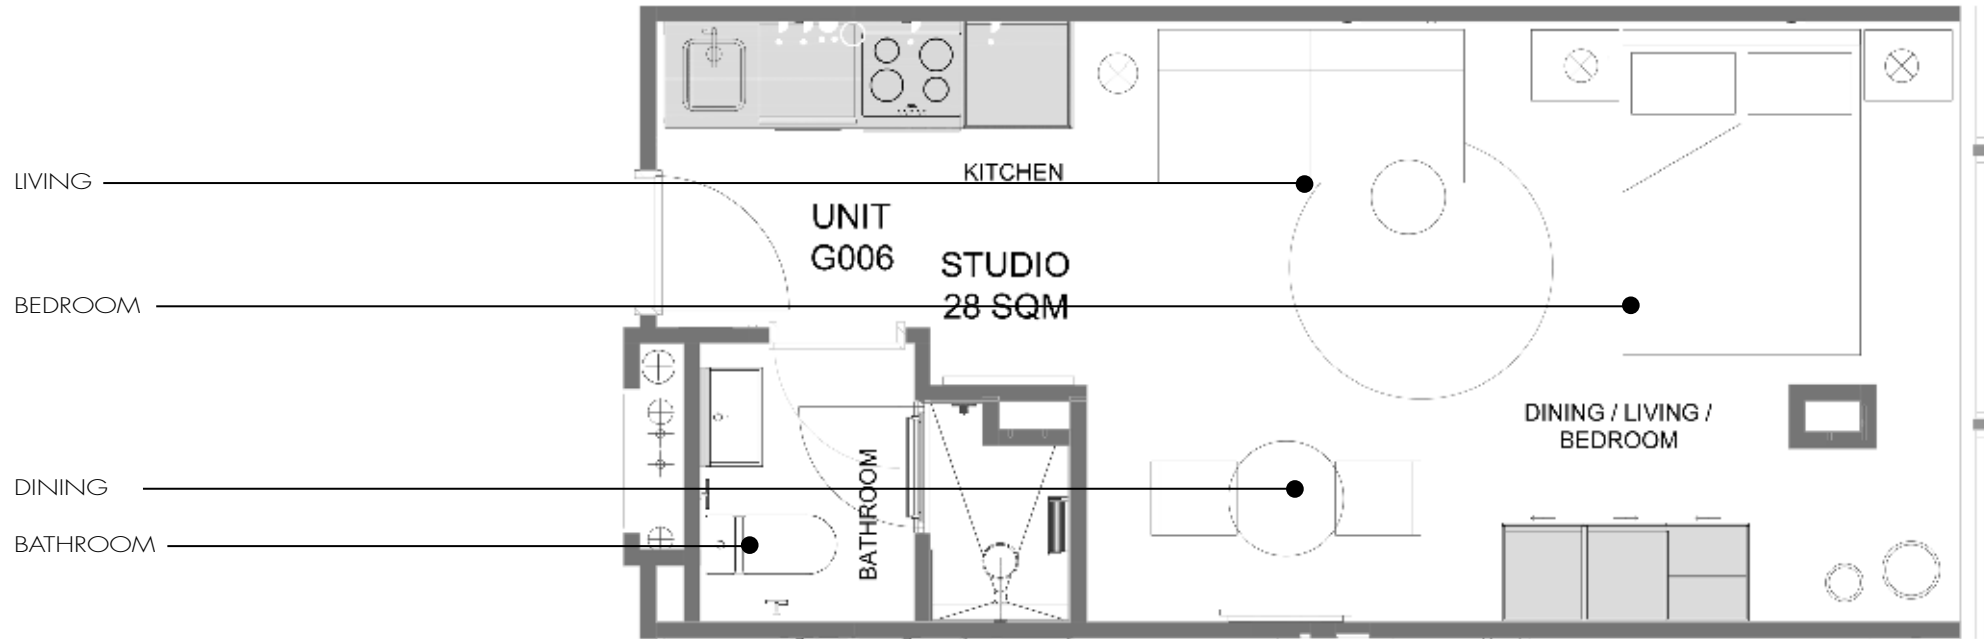

BB EDITION 2

22 FREDMAN DRIVE

TYPICAL STUDIO LAYOUT _ HOTEL PACK

WEYLANDTS
✦
BLACKBRICK

TYPICAL STUDIO- FLOOR PLAN LAYOUT_ FURNITURE

1

SETTING 1

PACKAGE FURNITURE AND DECOR

Package includes following furniture and decor items per unit.

Total package value R120'000.00 Incl VAT

x2

1. SOFA
10002749

2. SIDE TABLE
STEELFURN0059

3. MIRROR
N/A

4. DINING TABLE
STEELFURN0084

x2

5. DINING CHAIR
CANEFURN0393

6. FLOOR LIGHT
10002838

7. FLOOR RUG
NON-STOCK

PACKAGE FURNITURE AND DECOR

Package includes following furniture and decor items per unit.

Total package value R120'000.00 Incl VAT